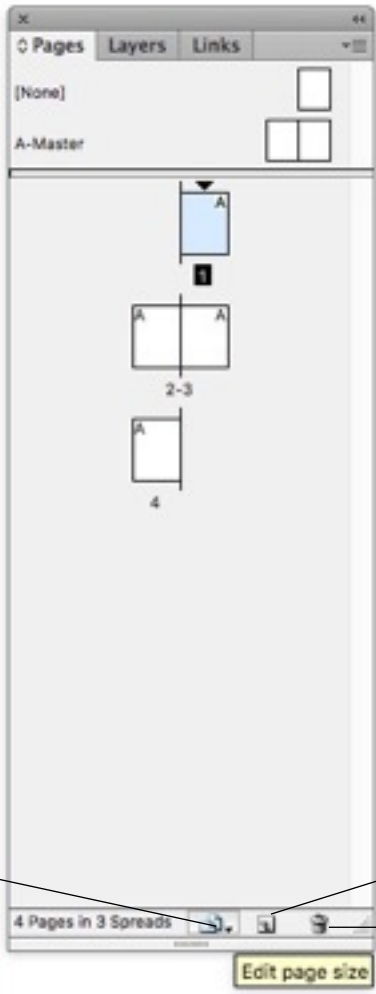

# INDESIGN CS 6 TOOLBAR -Fill out and Learn all Tools

Name \_\_\_\_\_ Period \_\_\_\_\_ Date \_\_\_\_\_

The image shows a vertical toolbar from Adobe InDesign CS6. It contains various icons for different tools and functions. There are 18 horizontal lines extending from the left and right sides of the toolbar, intended for labeling the tools. The tools shown include:

- Selection tools (black arrow and white arrow)
- Move tool (four-way arrow)
- Text tool (T)
- Pen tool (hand-drawn line)
- Eraser tool (eraser)
- Scissors tool (scissors)
- Hand tool (hand)
- Zoom tool (magnifying glass)
- Grouping tool (two overlapping rectangles)
- Ungrouping tool (two overlapping rectangles with a red diagonal line)
- Fill tool (black square)
- Stroke tool (white square)
- Stroke and fill tool (square with black fill and white stroke)
- Stroke and fill tool with red diagonal line (square with black fill, white stroke, and red diagonal line)
- Text tool (T)
- Fill tool (black square)
- Stroke tool (white square)
- Stroke and fill tool (square with black fill and white stroke)
- Stroke and fill tool with red diagonal line (square with black fill, white stroke, and red diagonal line)
- Text tool (T)
- Fill tool (black square)
- Stroke tool (white square)
- Stroke and fill tool (square with black fill and white stroke)
- Stroke and fill tool with red diagonal line (square with black fill, white stroke, and red diagonal line)